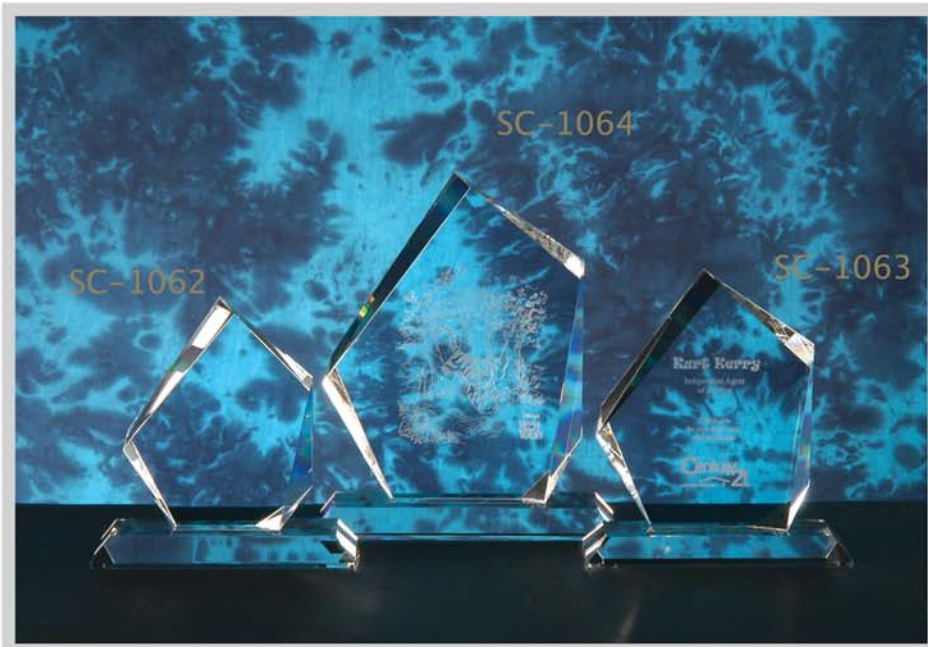

Legend Crystal Award

Elite Crystal Award

Item No.	Item Size	Etch Size	1	10	25	100(4R)
SC-1052	4 1/4" x 2 3/8" x 7"(H)	2 1/2" x 2 1/2"	80.00	75.00	70.00	65.00
SC-1053	5 3/4" x 2 3/4" x 9"(H)	3 1/2" x 4"	95.00	90.00	85.00	80.00
SC-1054	7" x 3" x 11"(H)	4" x 5"	115.00	110.00	105.00	100.00
SC-1062	6 1/4" x 3" x 7"(H)	2 1/2" x 3"	80.00	75.00	70.00	65.00
SC-1063	7 1/8" x 3" x 8"(H)	2 3/4" x 3 1/2"	95.00	90.00	85.00	80.00
SC-1064	8 3/8" x 3" x 10"(H)	4" x 4 1/2"	115.00	110.00	105.00	100.00