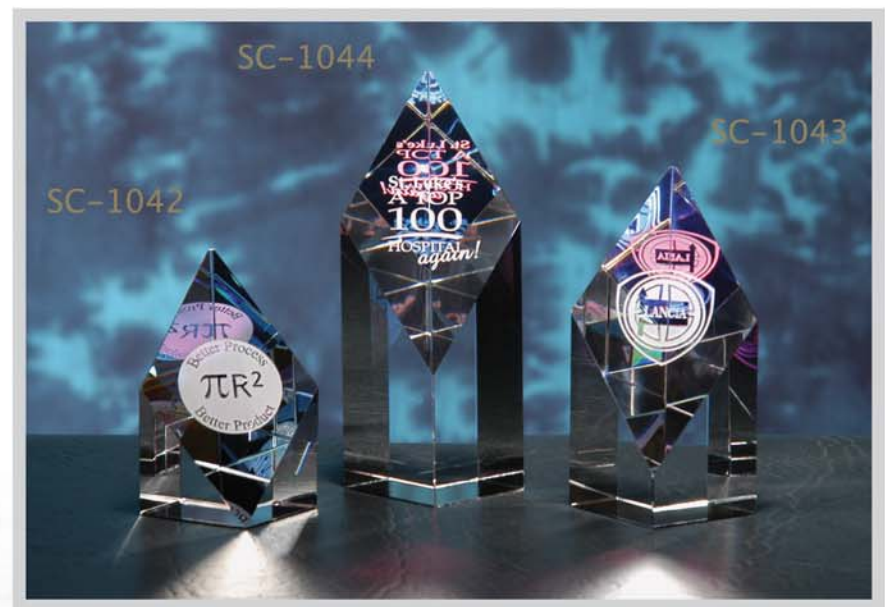

Pillar Crystal Award
with Recessed Globe
on Back

Diamond Tower
Crystal Award with
Rainbow Optic Effect

Item No.	Item Size	Etch Size	1	25	100	250(4R)
SC-1032	1 1/2" x 1 1/4" x 3"(H)	1" x 1"	30.00	29.00	27.00	25.00
SC-1033	1 1/2" x 1 1/4" x 4"(H)	1" x 1 3/4"	35.00	34.00	32.00	30.00
SC-1034	1 1/2" x 1 1/4" x 5"(H)	1" x 2 1/2"	40.00	38.00	36.00	34.00
SC-1042	1 1/2" x 1 1/2" x 3"(H)	1" x 1"	30.00	29.00	27.00	25.00
SC-1043	1 1/2" x 1 1/2" x 4"(H)	1" x 1"	35.00	34.00	32.00	30.00
SC-1044	1 1/2" x 1 1/2" x 5"(H)	1" x 1"	40.00	38.00	36.00	34.00

The prices include one side deep etch.
Etching setup charge: \$60.00(v) per side.
Personalization charge: \$5.00(v) each. Additional side etching charge: \$8.00(v) per side.