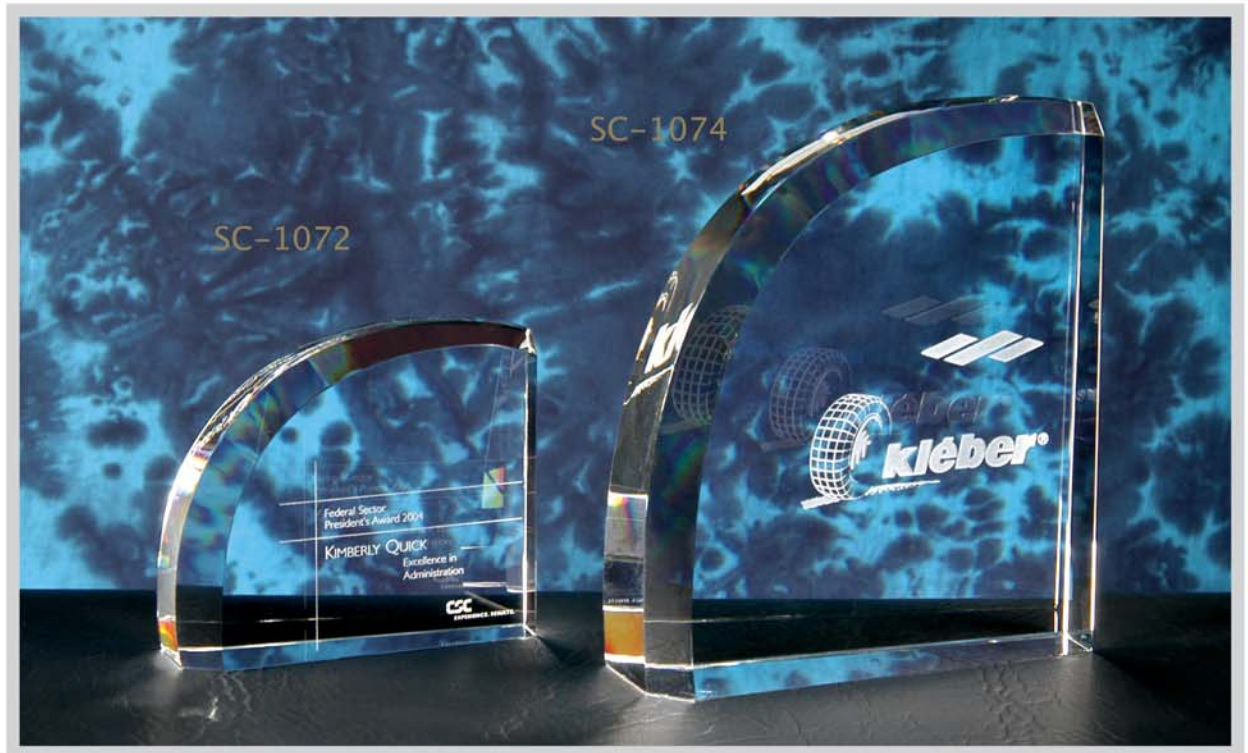

Keystone Crystal Award

Item No.	Item Size	Etch Size	1	10	25	100(4R)
SC-1072	5" x 1 3/4" x 4 1/4"(H)	3 1/2" x 2 1/2"	95.00	90.00	85.00	80.00
SC-1074	6 1/2" x 2 1/2" x 7 1/2"(H)	4" x 4"	220.00	210.00	200.00	190.00

Iceberg Crystal Award

Item No.	Item Size	Etch Size
SC-1292	4" x 1 1/8" x 4 1/2"(H)	2" x 2"
SC-1294	4 3/4" x 1 3/8" x 5 1/2"(H)	3" x 3"

Item No.	1	25	100	250(4R)
SC-1292	35.00	33.00	30.00	25.00
SC-1294	45.00	43.00	40.00	35.00