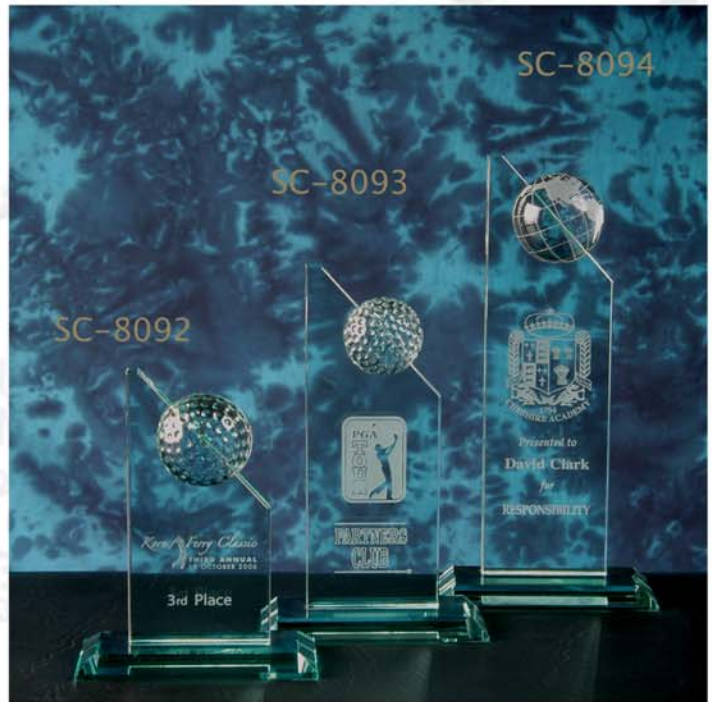

Oval Jade Award

BOEING

City Tower Jade Award with 1/2 Globe or 1/2 Golf Ball

Item No.	Item Size	Etch Size	1	10	25	100(4R)
SC-8082	4 5/8" x 2 3/8" x 7"(H)	3" x 3 1/2"	60.00	58.00	55.00	50.00
SC-8083	5" x 2 3/8" x 8"(H)	3 1/2" x 4"	70.00	68.00	65.00	60.00
SC-8084	6 7/8" x 3" x 9"(H)	4" x 4 1/2"	80.00	78.00	75.00	70.00
SC-8092	4 5/8" x 2 1/4" x 6"(H)	2" x 2"	55.00	53.00	50.00	45.00
SC-8093	4 5/8" x 2 1/4" x 8"(H)	2" x 3"	60.00	58.00	55.00	50.00
SC-8094	4 5/8" x 2 1/4" x 10"(H)	2" x 5"	65.00	63.00	60.00	55.00

The prices include one side deep etch.
 Etching setup charge: \$60.00(v) per side.
 Personalization charge: \$5.00(v) each. Additional side etching charge: \$8.00(v) per side.